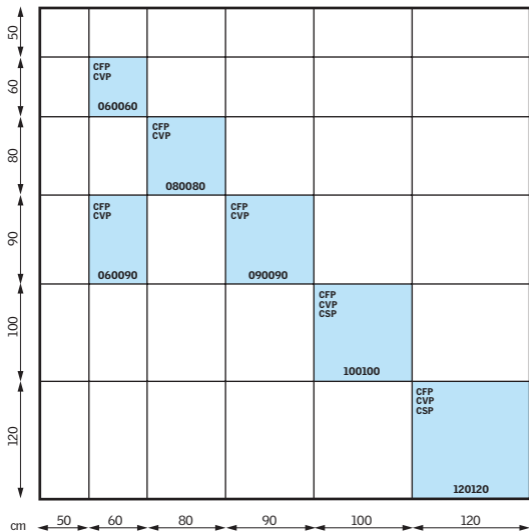

New products

Size designations
01.04.2011

Flat roof windows

Sun tunnels

Solar collectors

(): Gross collector area

* CLI 3001 variant with black-painted absorber