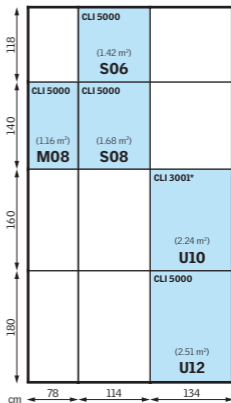

New products

Size designations
01.04.2011

Flat roof windows

Sun tunnels

Solar collectors

(): Gross collector area

* CLI 3001 variant with black-painted absorber